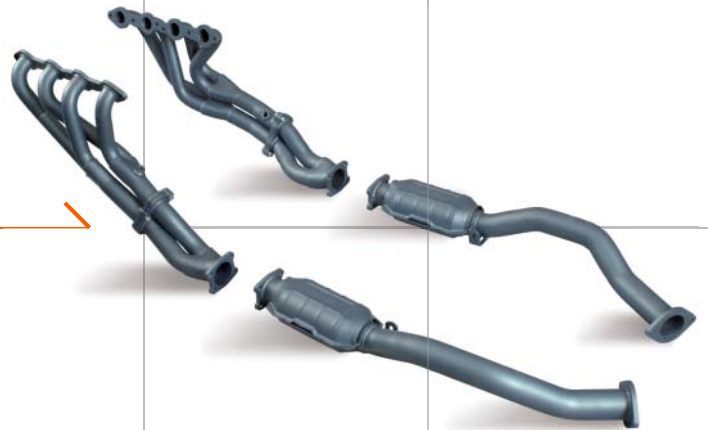

8
CYL

HOLDEN ADVENTRA WAGON

VY - VZ 5.7 LITRE 10/03 - 2/06

THROTTLE BODY.

PTB001

Fits in original position,
no modifications required.

HURRICANE headers. HURRICANE cats.

HU415STM

HU415CAT

Refer to HURRICANE catalogue for
fitting details.

Gasket headers TG1020

Gasket headers to cats BEG474 x 2

PEX centre.

BS9588

Pipe size 63mm and 57mm, chambered
muffler design, fully flanged. Bolts direct
to original cats or to the above header
and cat combination.

Gasket inlet BEG297 x 2

PEX rear.

BS9566

Pipe size 57mm and 63mm, tuned
muffler design, fully flanged. Comes
with stainless steel tips.

Gasket inlet BEG469