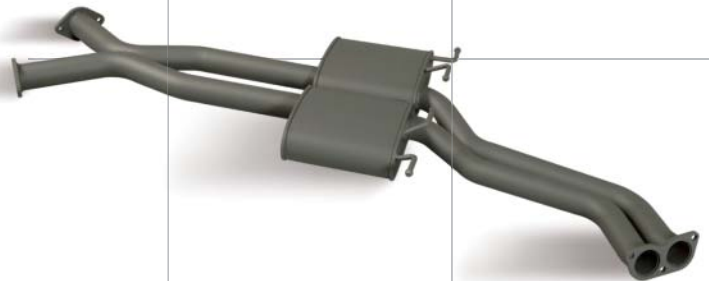

8
CYL

HOLDEN ADVENTRA WAGON

VY - VZ 5.7 LITRE 10/03 - 2/06

THROTTLE BODY.

PTB001

Fits in original position,
no modifications required.

HURRICANE headers. HURRICANE cats.

HU415STM

HU415CAT

Refer to HURRICANE catalogue for
fitting details.

Gasket headers TG1020

Gasket headers to cats BEG474 x 2

PEX centre.

BS9588

Pipe size 63mm and 57mm, chambered
muffler design, fully flanged. Bolts direct
to original cats or to the above header
and cat combination.

Gasket inlet BEG297 x 2

PEX rear.

BS9566

Pipe size 57mm and 63mm, tuned
muffler design, fully flanged. Comes
with stainless steel tips.

Gasket inlet BEG469