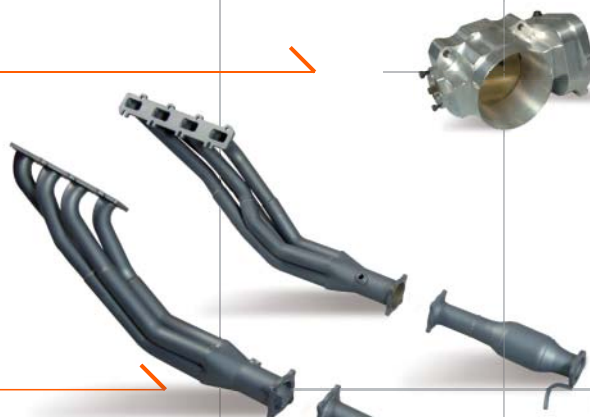

8
CYL

FORD FALCON

XR8 UTE

BA - BF 5.4 LITRE 9/02 - ON

THROTTLE BODY.

Fits in original position,
no modifications required.

PTB002

HURRICANE headers.

HURRICANE cats.

HURRICANE Y pipe.

Refer to HURRICANE catalogue for
fitting details.

Gasket headers TG0832

Gasket headers to cats BEG471 x 2

Gasket cats to Y pipe BEG297 x 2

HU399STM

HU399CAT

HU399XPIPE

PEX centre.

Pipe size 63mm and 76mm, chambered
muffler design, fully flanged. Bolts direct
to original Y pipe or to the above header,
cat and Y pipe combinations.

Gasket inlet BEG469

BS9783

PEX rear.

Pipe size 76mm and 63mm, chambered
muffler design, fully flanged. Comes with
stainless steel tips.

Gasket inlet BEG497

BS9784